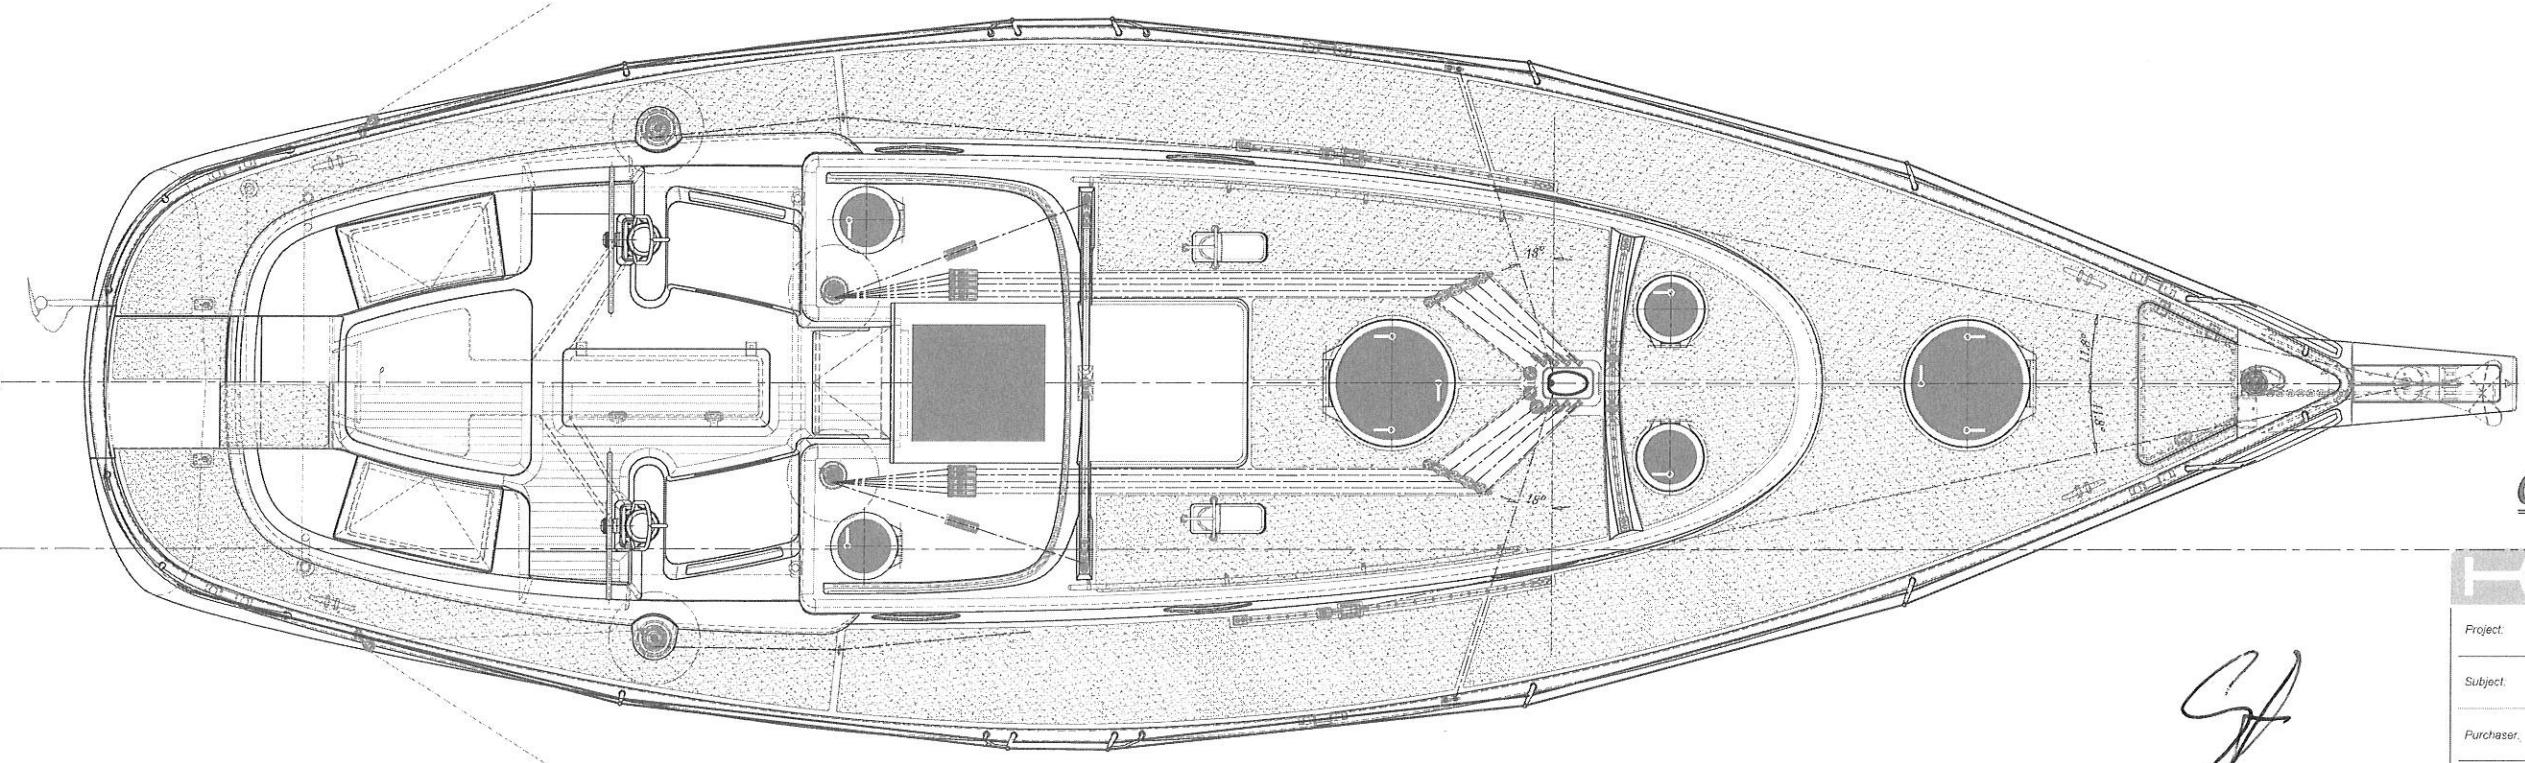

D.W.L.

D.W.L.

GA

KMD		by Kristijan Macchit via del mare 27/c, 34145 Trieste - Italy tel: +39 0422 3200326 mail: kristijan.macchit@gmail.com	
Project:	S/Y 40 ContemporaryClassic	CAD file	Proje S/Y 40 SA 18
Subject:	GENERAL ARRANGEMENT	Number:	GA 01 (1/1)
Purchaser:	SEBISI ENGINEERING SRL	Scale:	1:20
Draftsman:	KRIS	Alteration:	5
Checked by:	KRIS	Sheet:	2/2
		Date:	22/02/2014
		Date:	22/02/2015